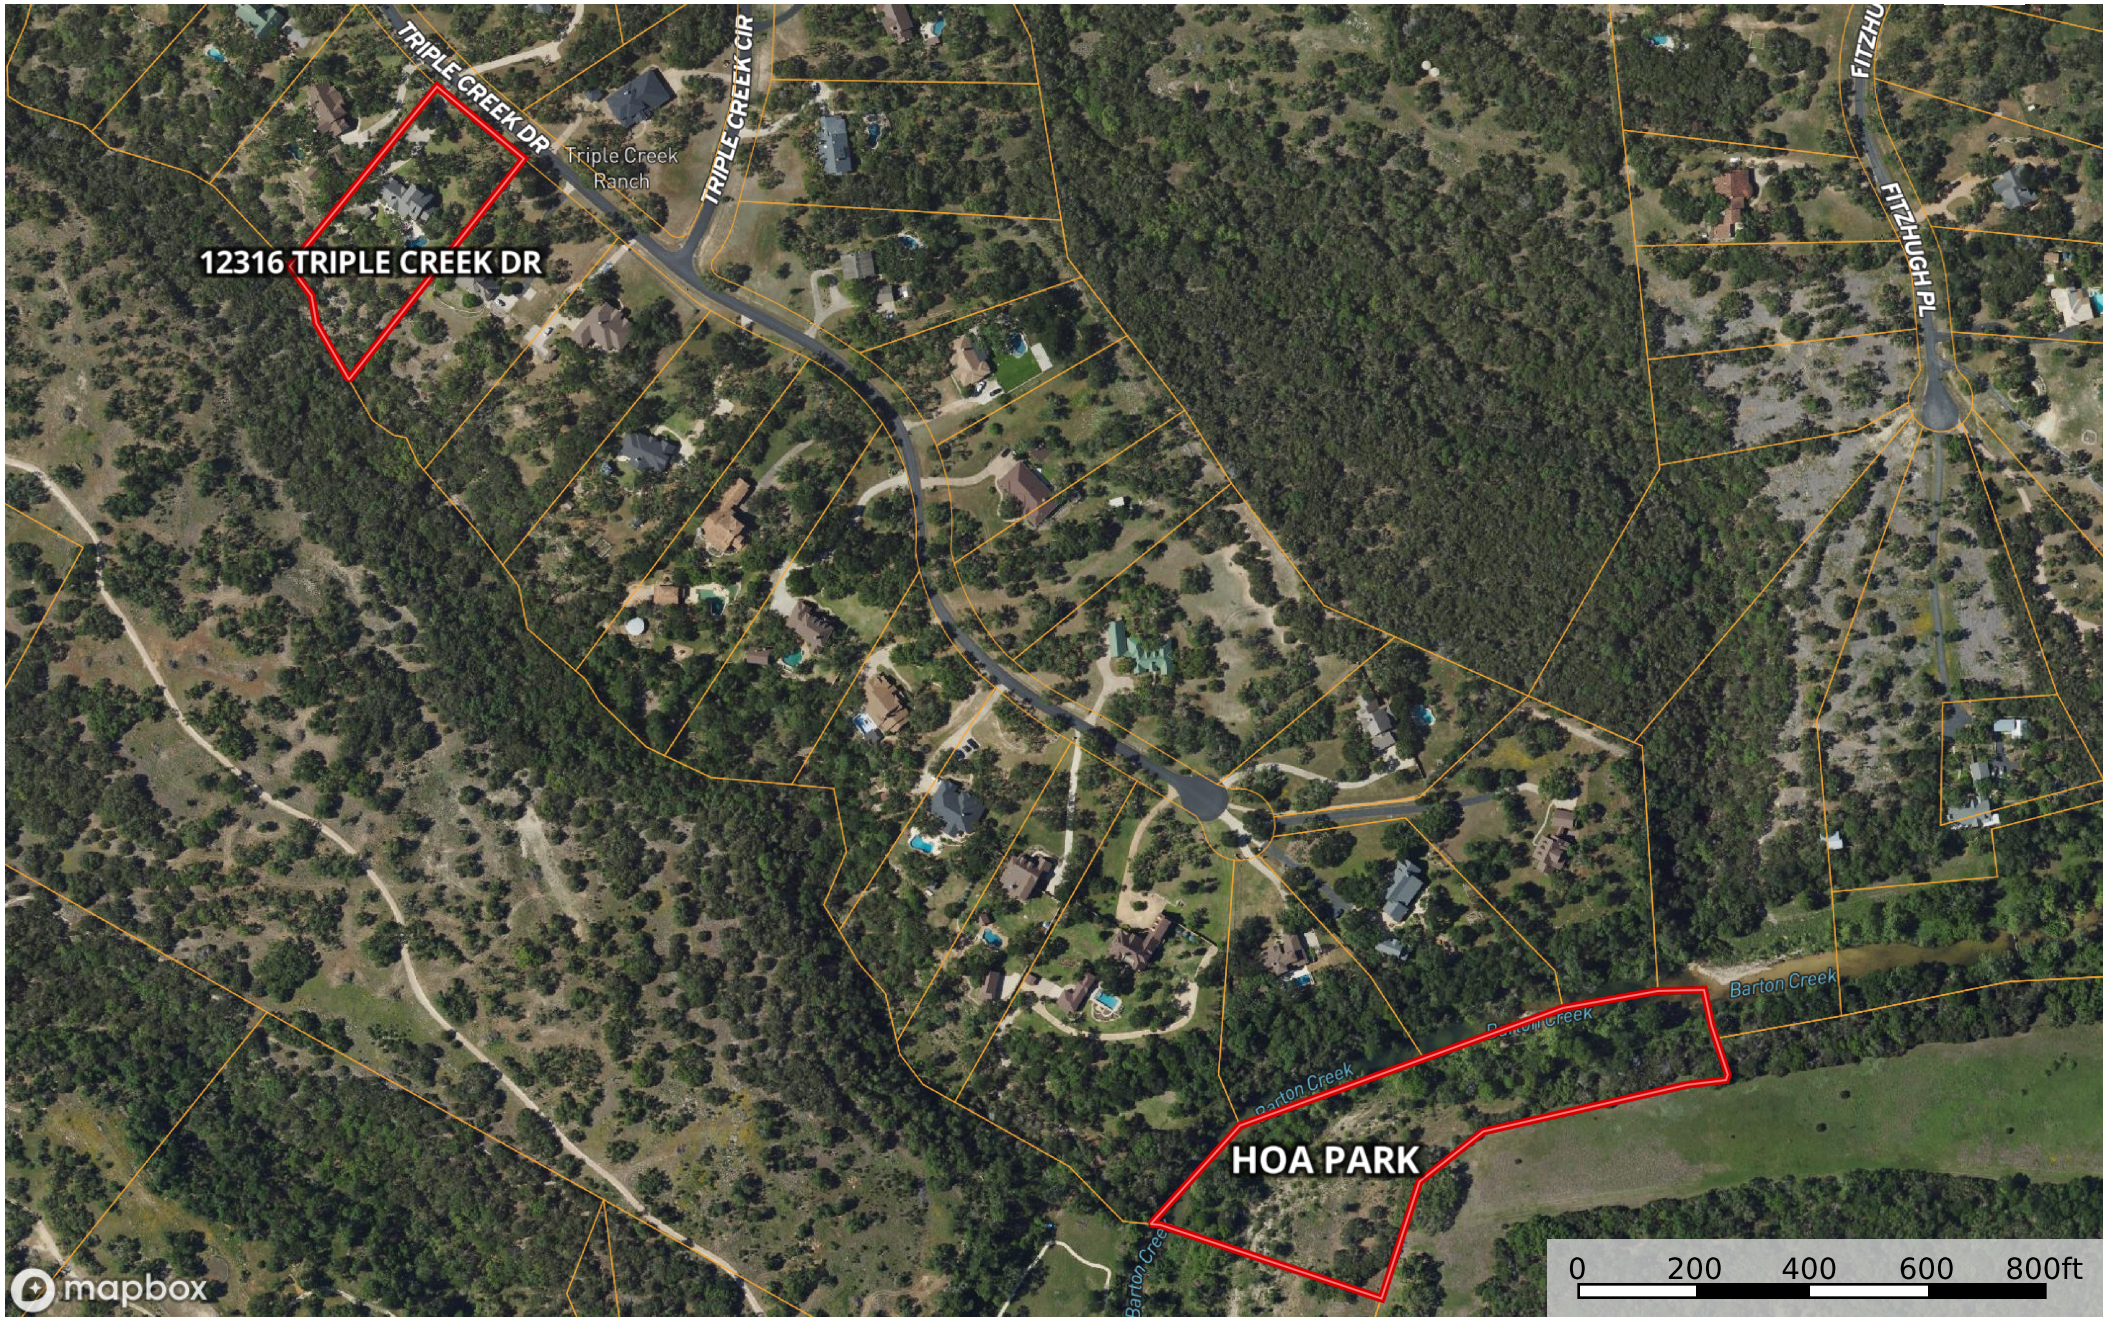

12316 Triple Creek Dripping Springs

Hays County, Texas, 1.98 AC +/-

Boundary